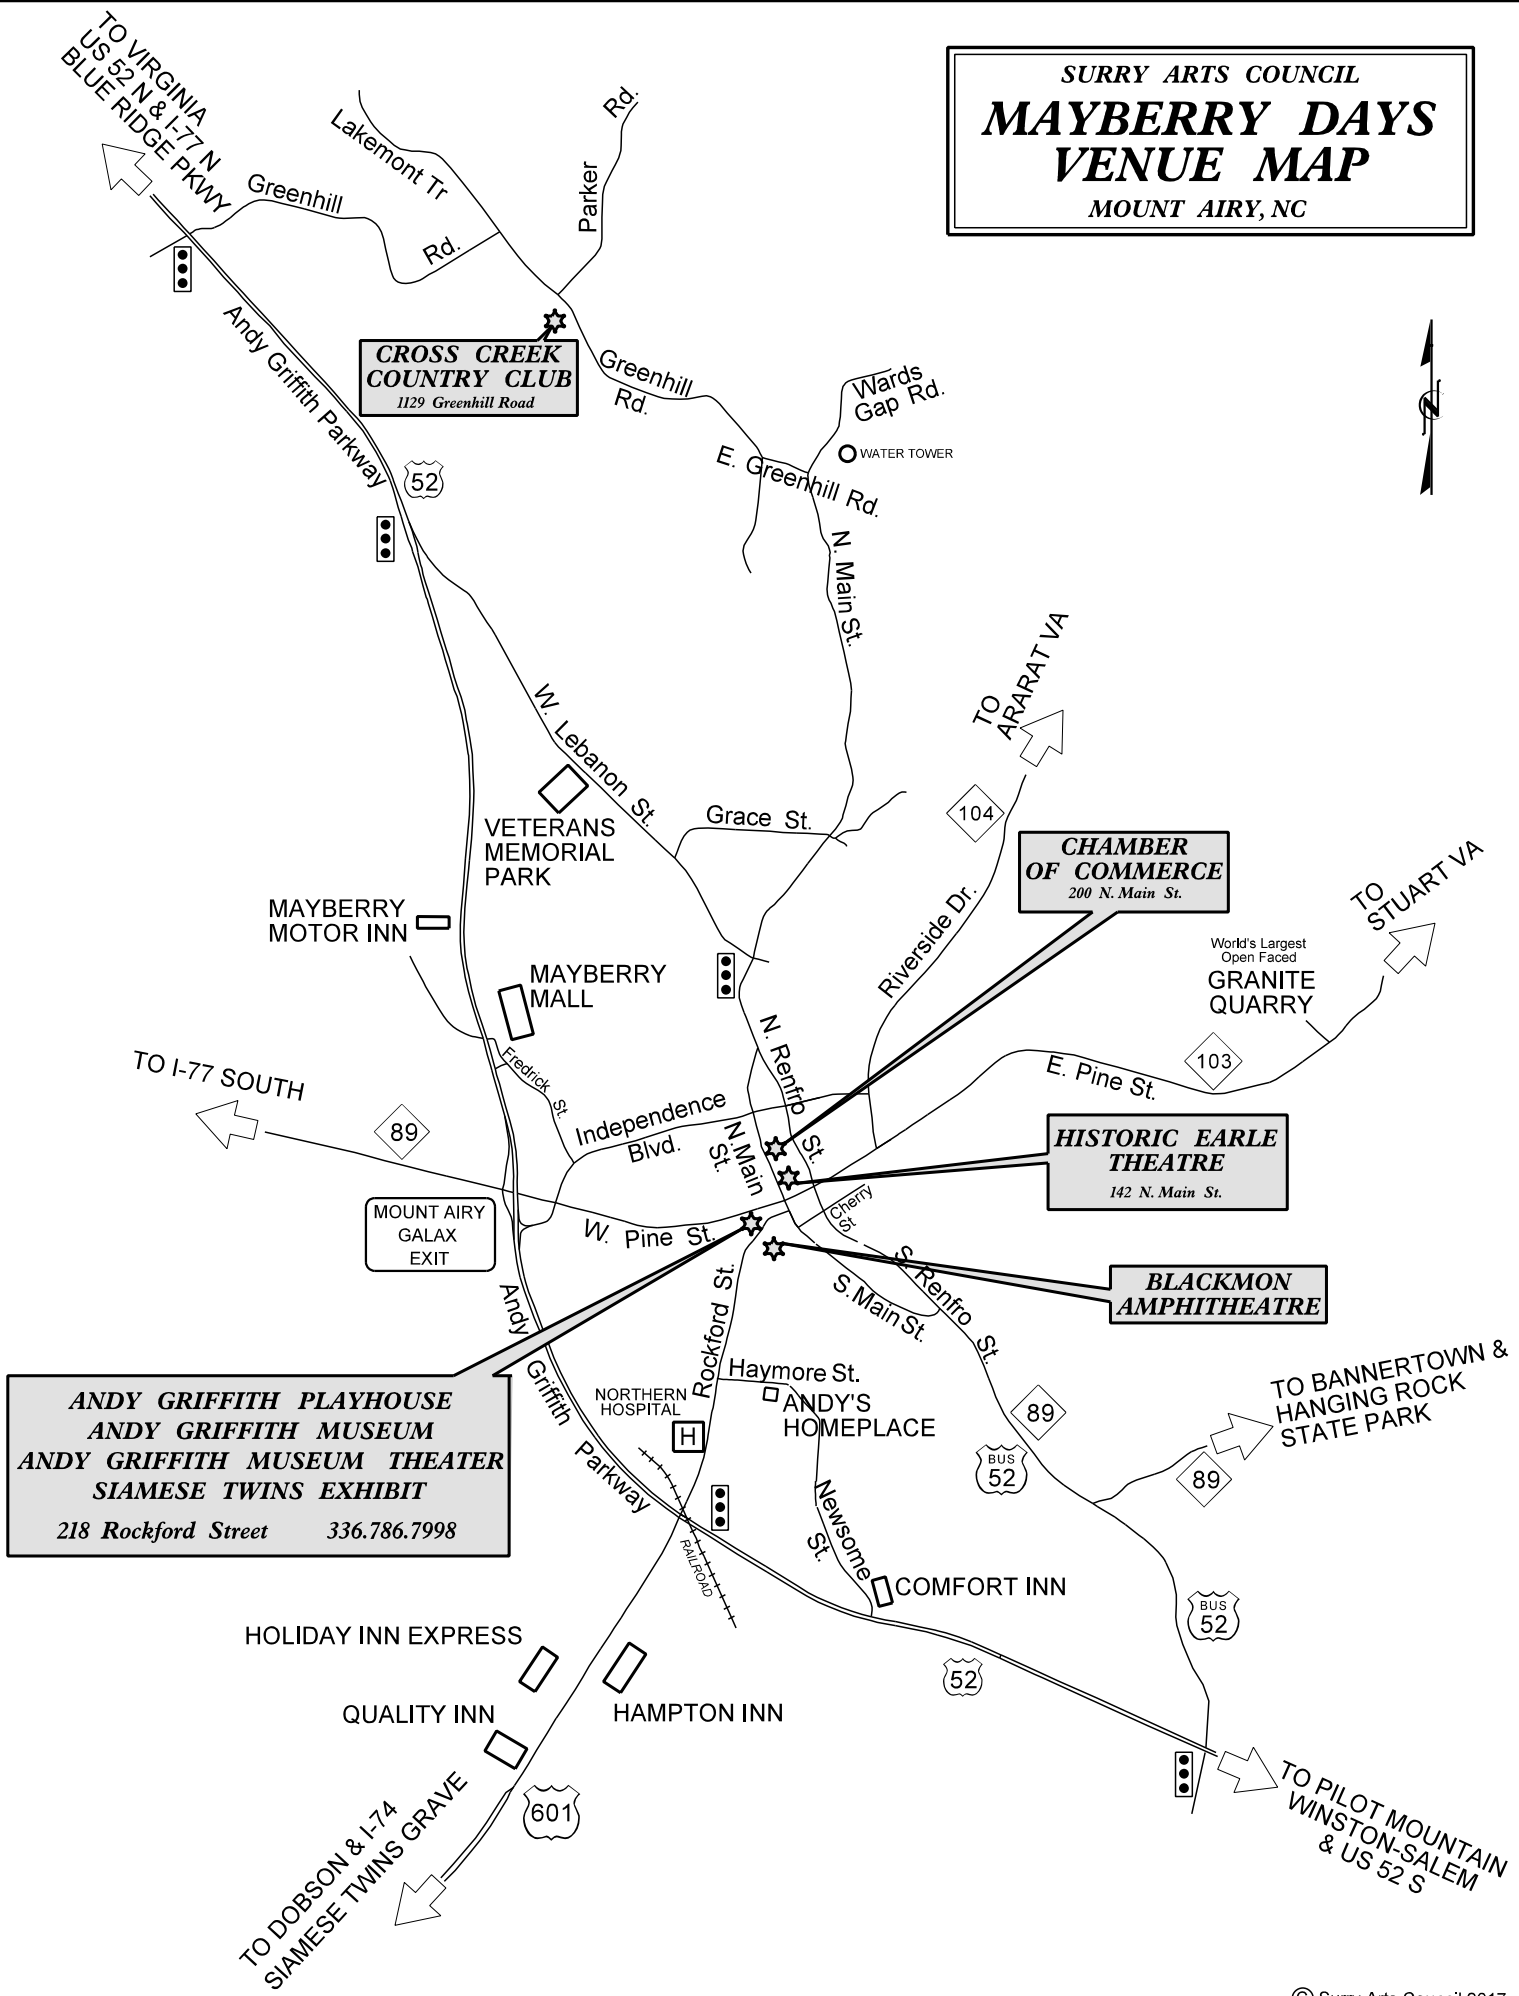

SURRY ARTS COUNCIL
MAYBERRY DAYS
VENUE MAP
 MOUNT AIRY, NC

CROSS CREEK COUNTRY CLUB
 1129 Greenhill Road

CHAMBER OF COMMERCE
 200 N. Main St.

HISTORIC EARLE THEATRE
 142 N. Main St.

BLACKMON AMPHITHEATRE

ANDY GRIFFITH PLAYHOUSE
ANDY GRIFFITH MUSEUM
ANDY GRIFFITH MUSEUM THEATER
SIAMESE TWINS EXHIBIT
 218 Rockford Street 336.786.7998